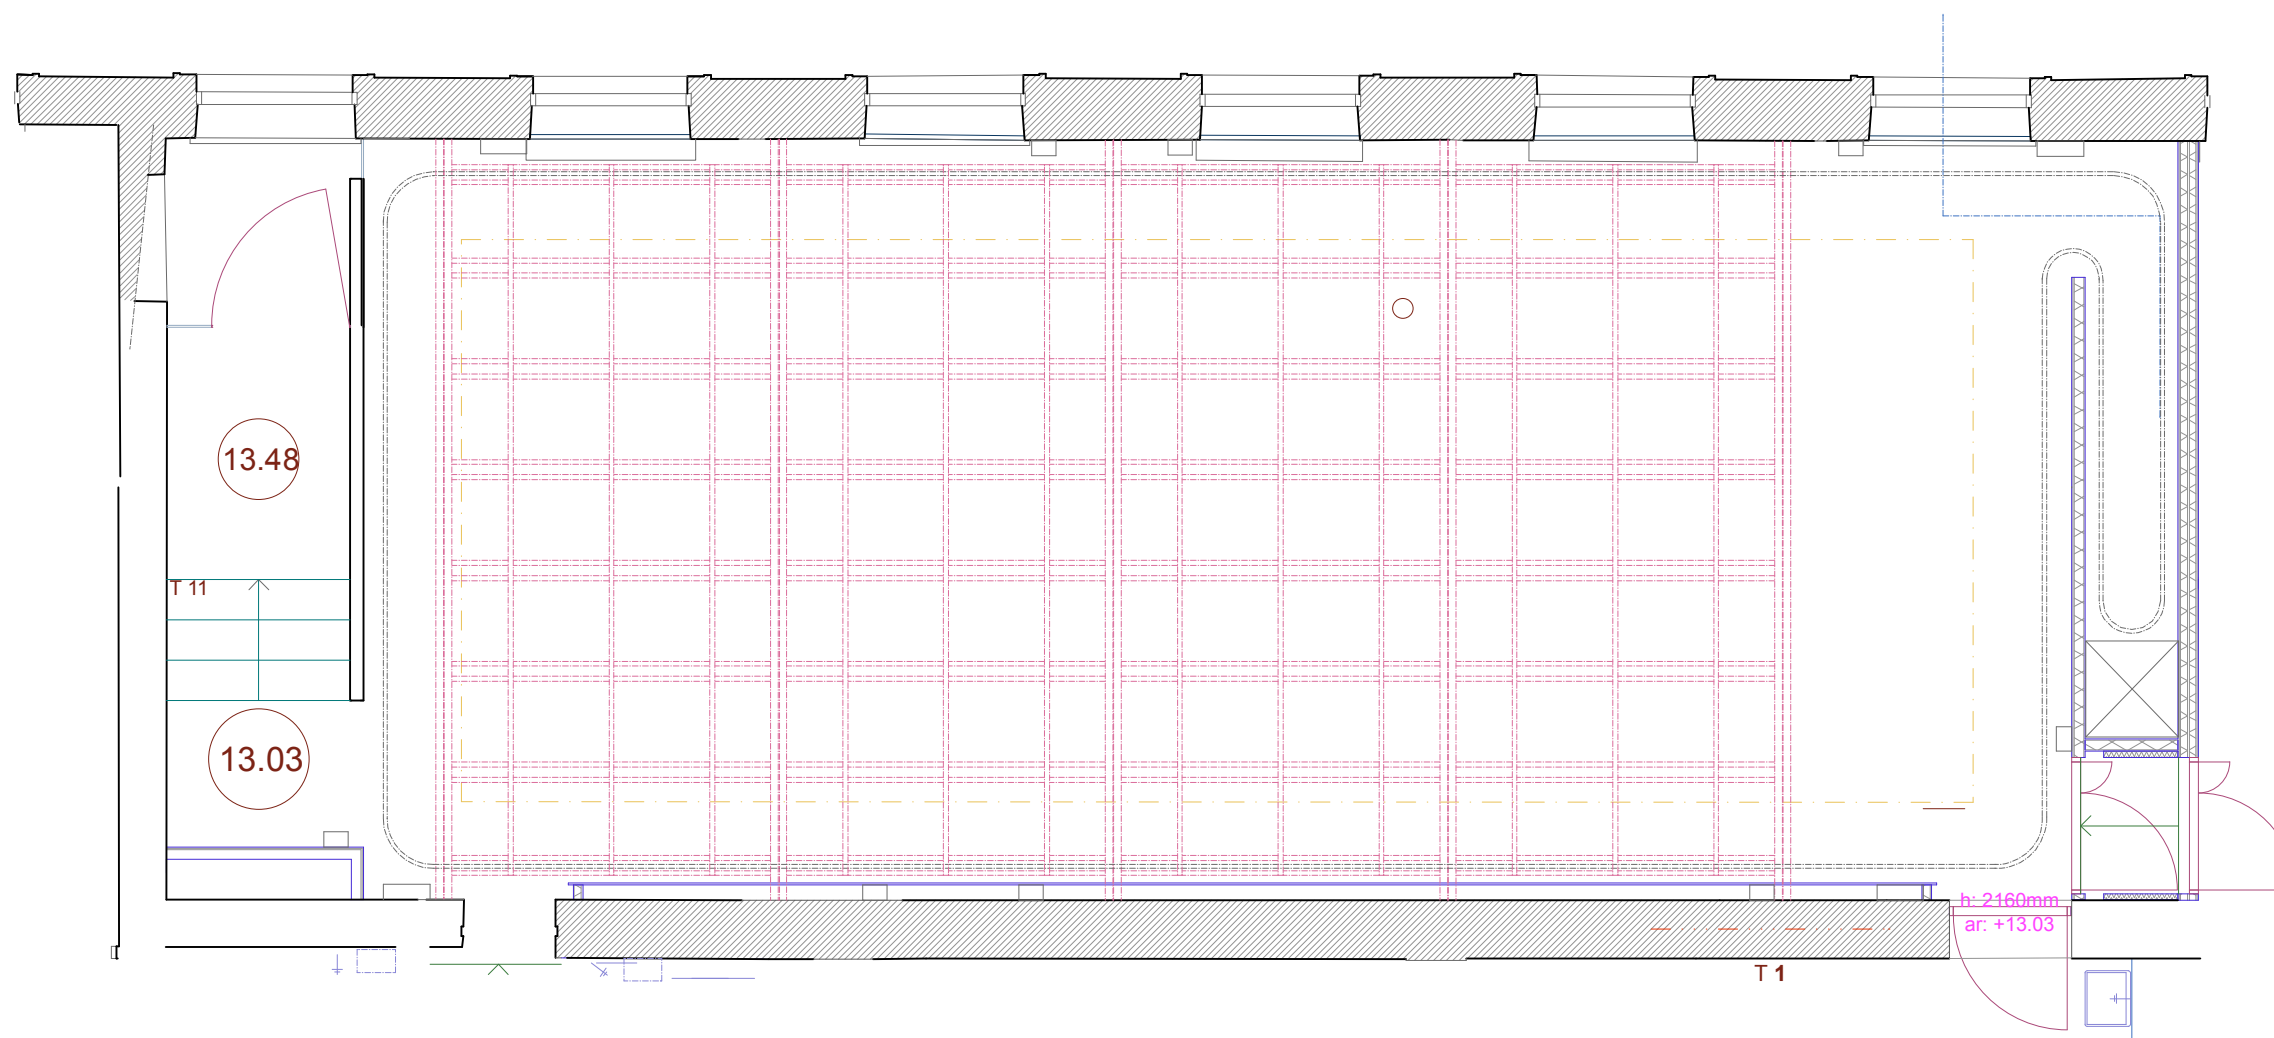

Nicken floor w grid

NICKEN STAGE 1:75

Nicken floor

Nicken side

AUDIENCE ENTRANCE

A-A

3500

NICKEN STAGE 1:75