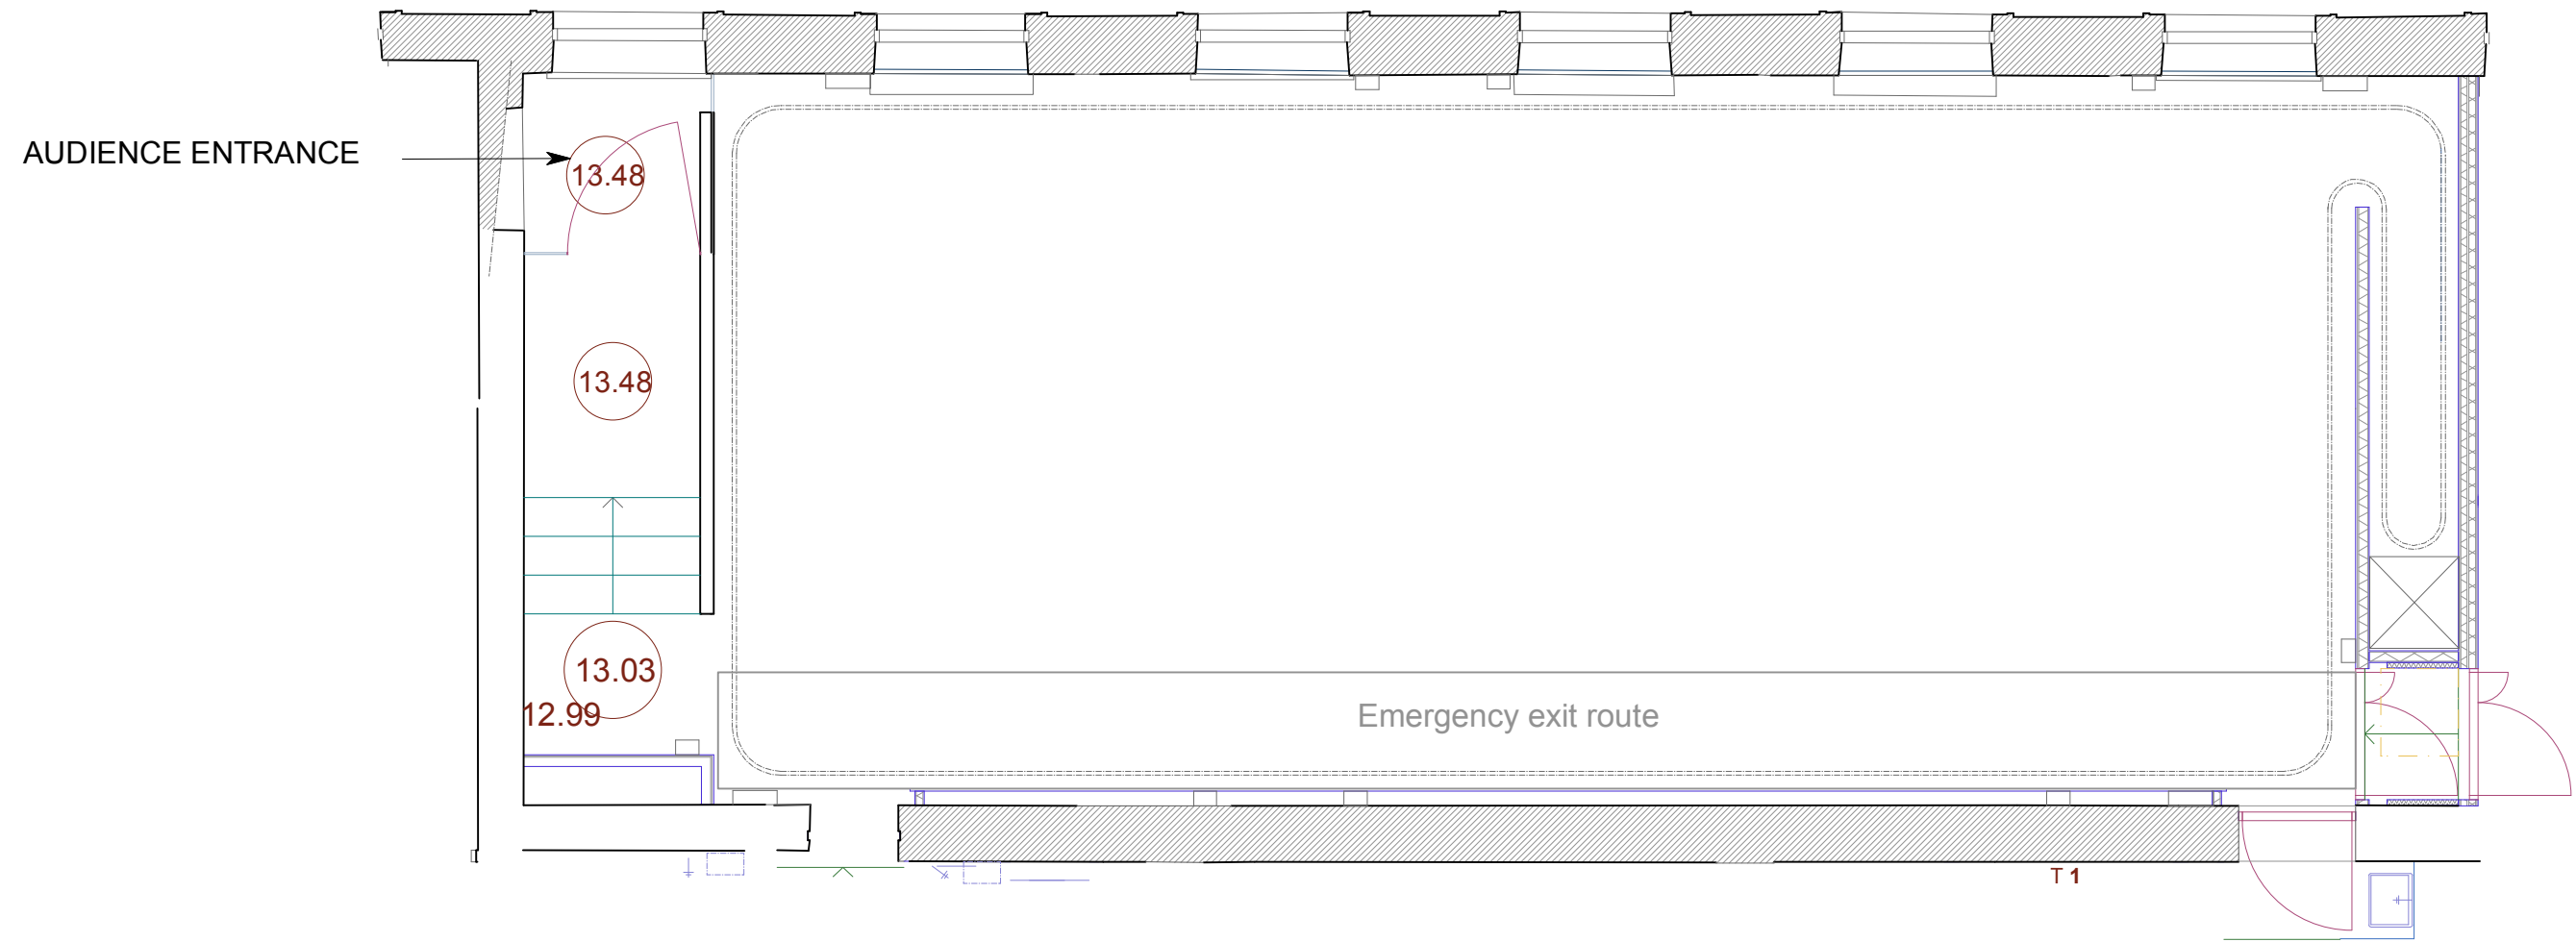

Nicken floor w grid

NICKEN STAGE 1:75

Nicken floor

Nicken side

AUDIENCE ENTRANCE

A-A

3500

NICKEN STAGE 1:75